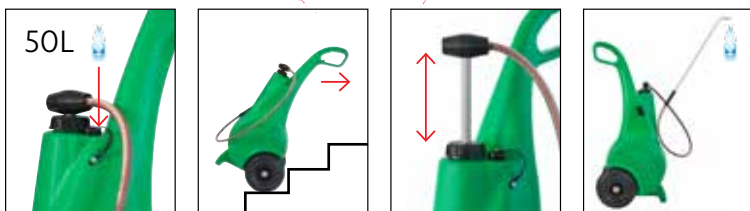

Kangloo

AQUATIM & ZUPANC

PATENTED
PRODUCT OF
SLOVENIAN
ORIGIN!

MOBILE
KANGLOO
HAND
WATERING-CAN

FOR SIMPLE AND CONVENIENT WATERING

- + Simple plant watering with one push;
- + Big water tank (50 litres);
- + Long and bendable hose;
- + For less accessible areas;
- + With large wheels for faster and easier mobility;
- + For gardens and balconies.

www.kangloo.si

WATERING REALLY GOT AS EASY AS A PIE!

PATENTED PRODUCT
OF SLOVENIAN ORIGIN

KANGLoo-Water-Can

Type of the water can:	manual water-can
Volume:	50 Litres
Power:	12 L/min
Material:	PE
Dimensions:	450 X 440 X 1050 mm
Spiral-hose:	diameter 1/2", 130 cm
Wheel-diameter:	260/85 mm, Pressure max 1,7 bar
Weight:	12 kg
Producer:	AQUA TIM, d.o.o., Vrbje, Slovenia

Why KANGLoo-Watering-Can?

- + Because it is simply ideal for watering plants in greenhouses, gardens, on balconies or terraces and on higher windowsills;
- + Because the Kangloo watering-can with the integrated pressure pump is very convenient - when releasing the pressure optimum watering is insured;
- + Because it is stable and mobile - on large wheels with low gravity centre;
- + Because the housing of Kangloo watering-can is also a water tank with 50 litres capacity;
- + Because it is easy to use it and easy to fill it - but at the same time it has an elegant and modern shape;
- + Because it is available in more colours and thus more attractive.